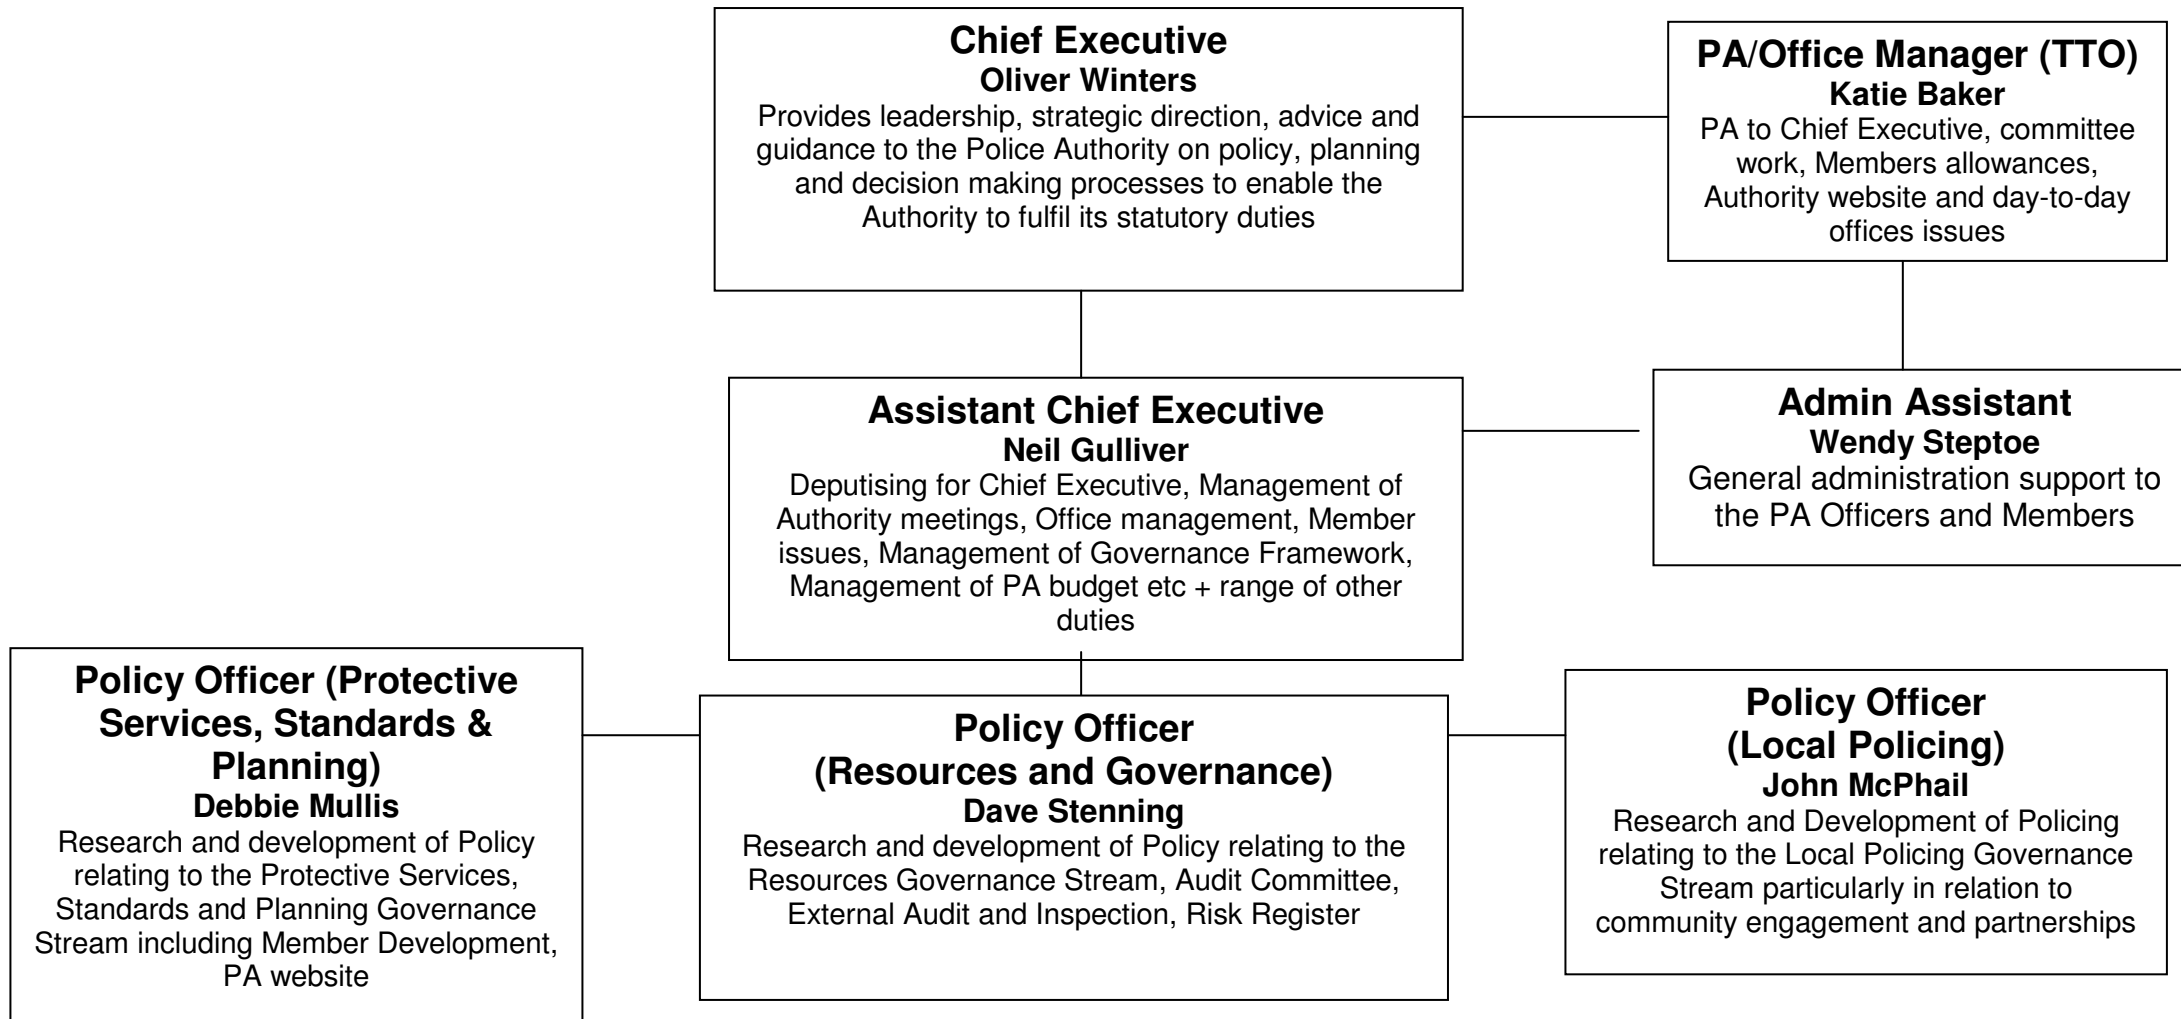

WARWICKSHIRE POLICE AUTHORITY STAFF STRUCTURE

TTO – Term-time only